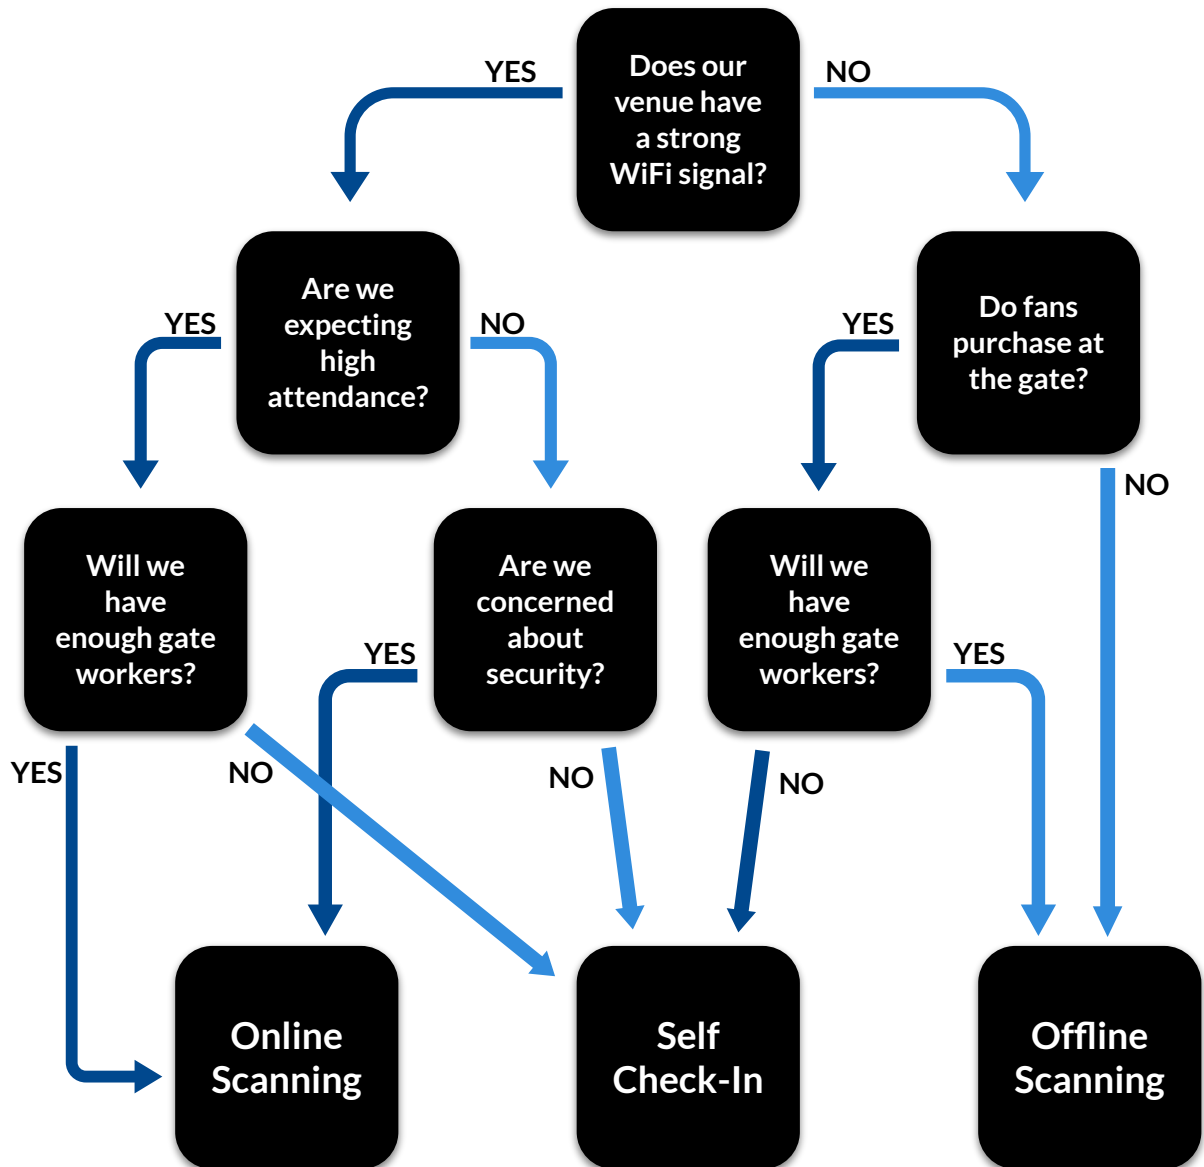

# PICKING YOUR PERFECT REDEMPTION METHOD:

## Online Scanning | Self Check-In | Offline Scanning

The HomeTown Gate App offers customers plenty of flexibility when it comes to redeeming tickets. The below graphic describes how to determine which option is best for your event and community.

**Pro Tip:** In most cases, we recommend regular scanning, as it's the most secure option! But, Offline Scanning and Self Check-In provide flexibility for different types of events.